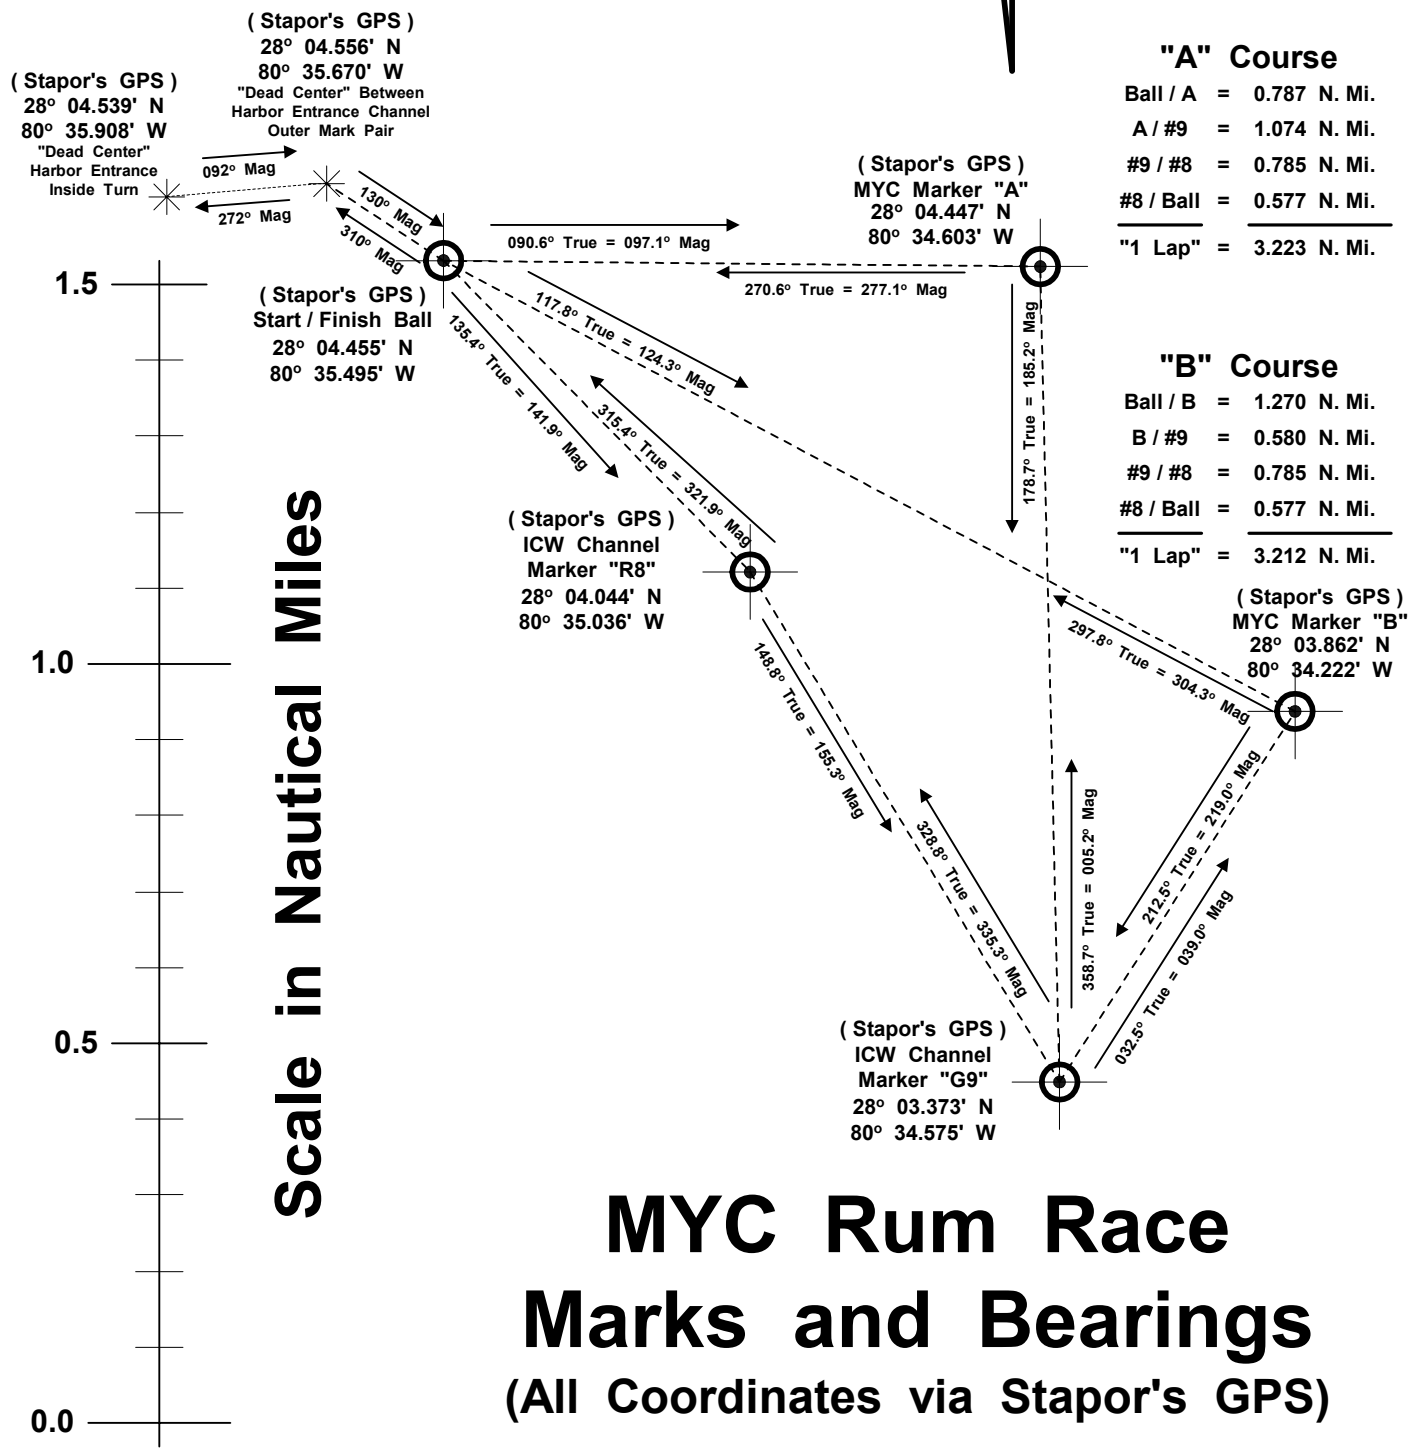

**True North**

**Magnetic North**

**"circa" October-2003**  
**Magnetic = True + 6.5°**

**MYC Rum Race**  
**Marks and Bearings**  
 (All Coordinates via Stapor's GPS)